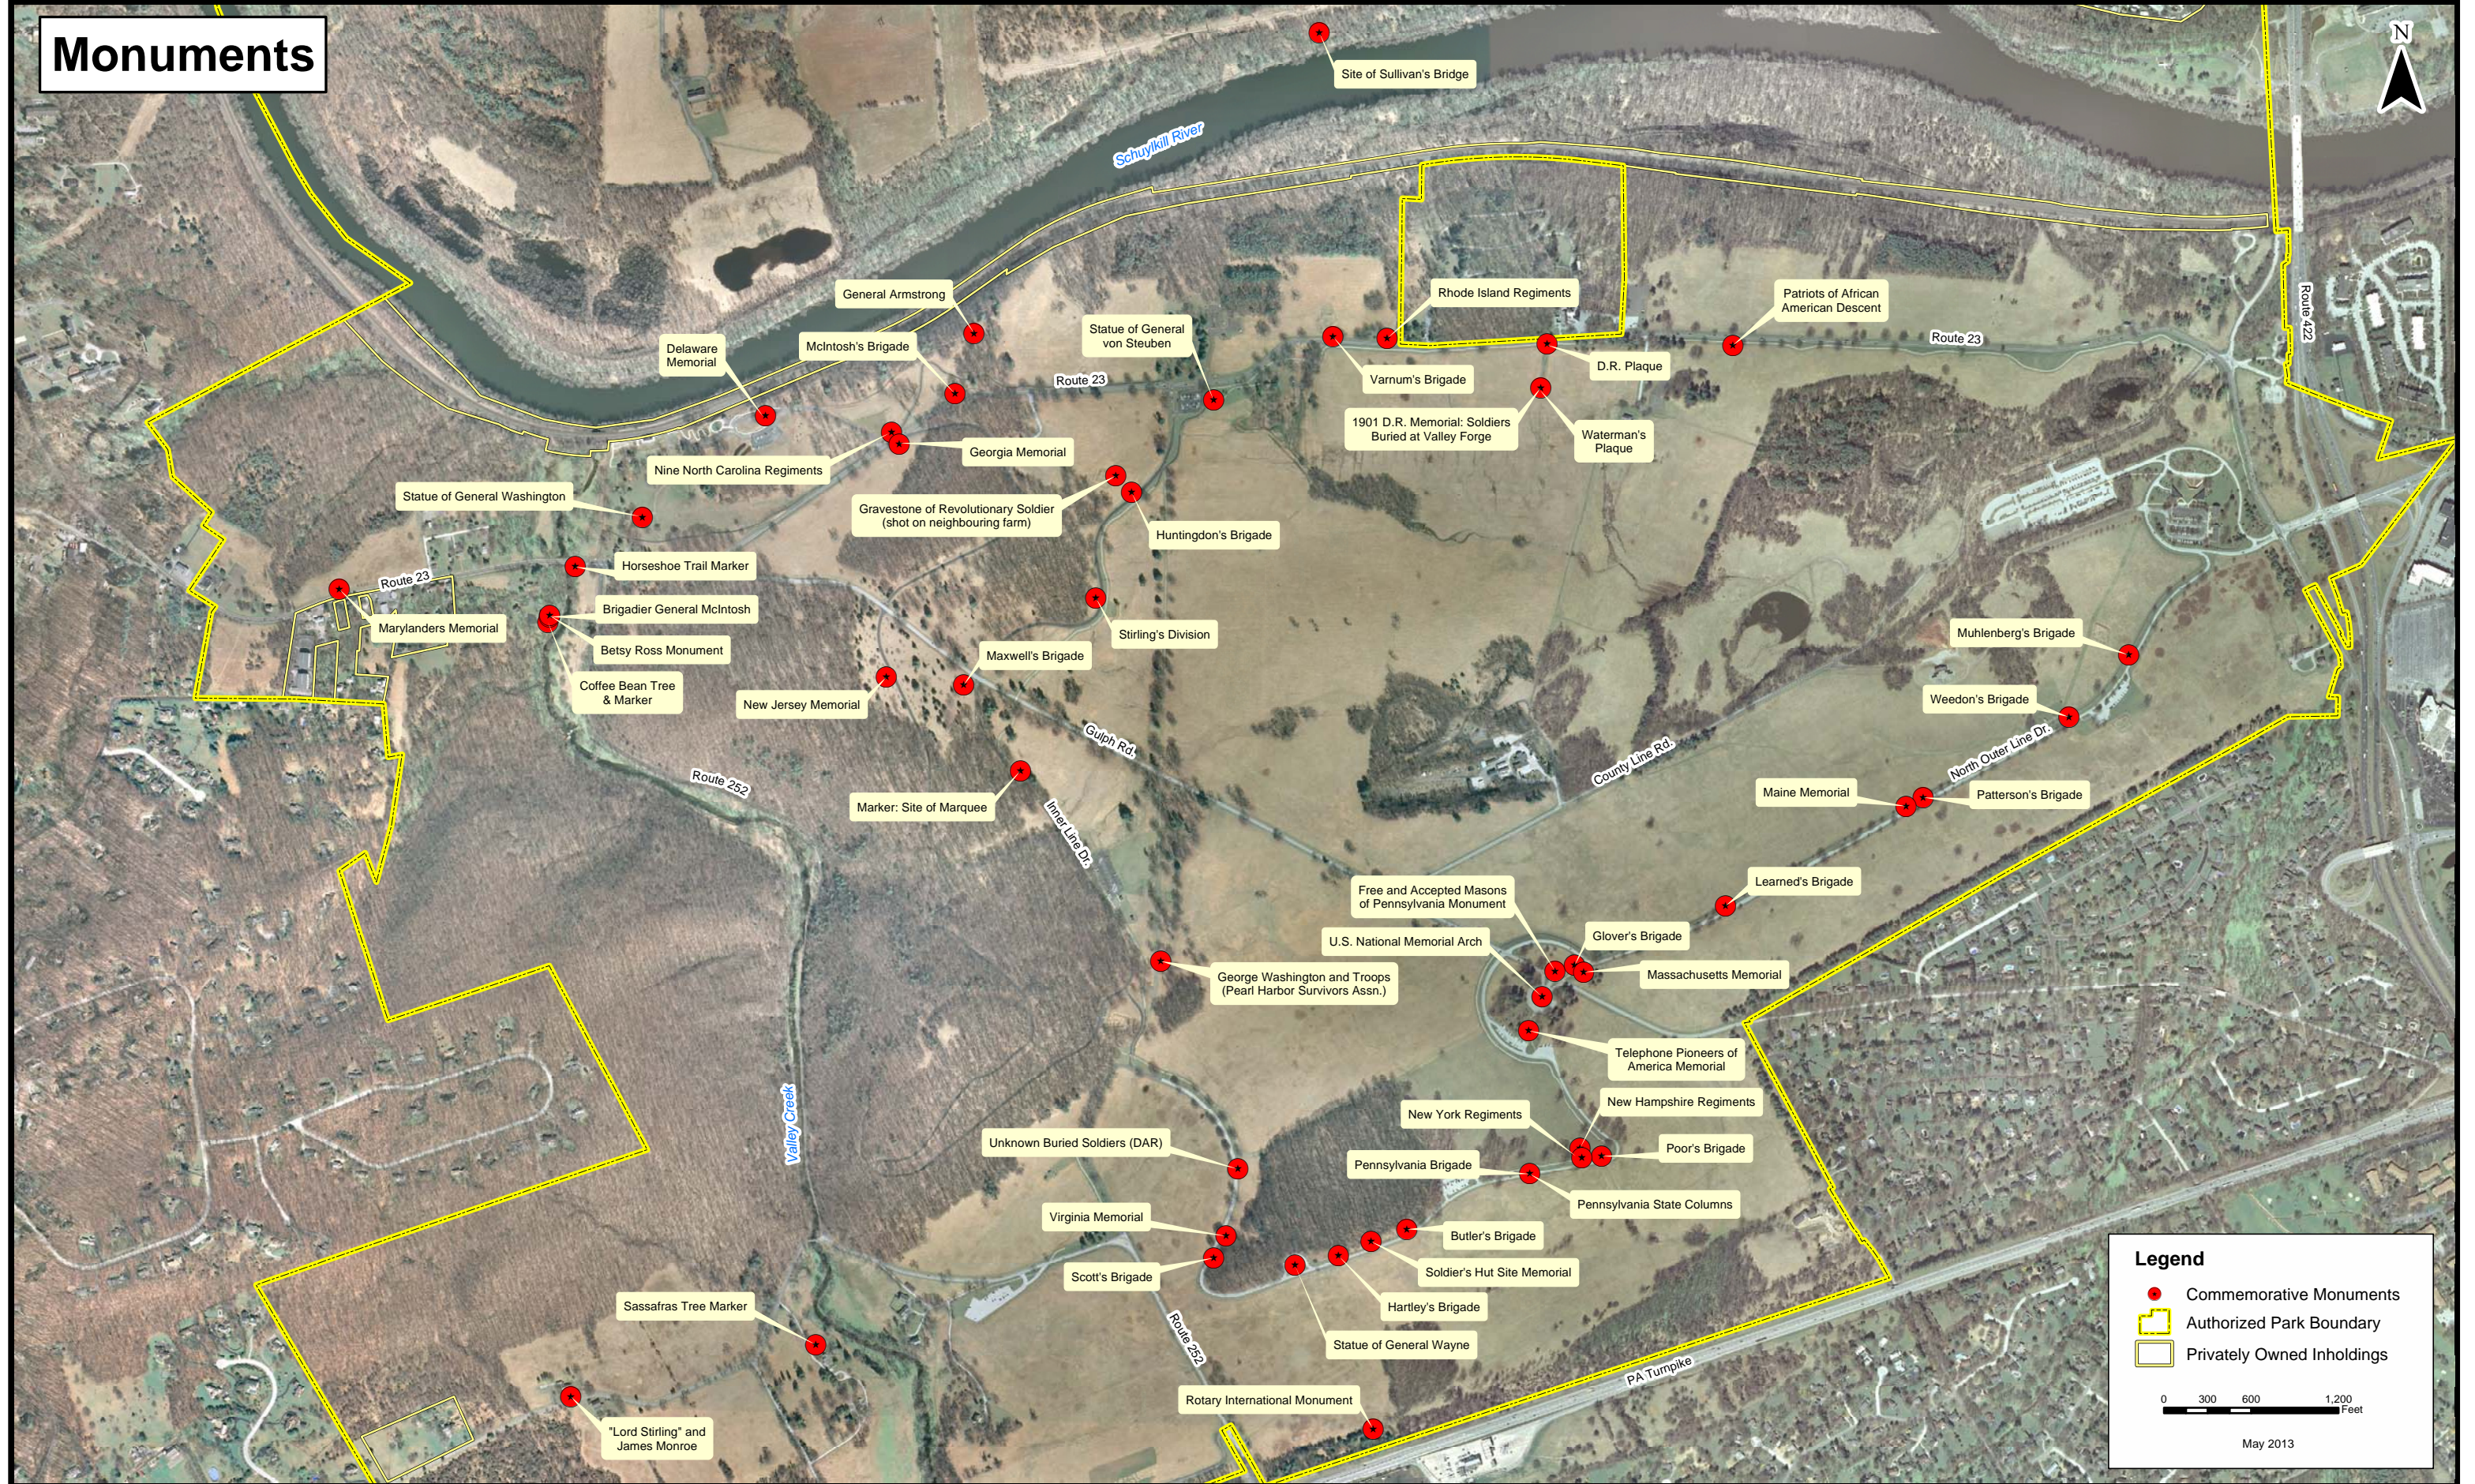

# Monuments

**Legend**

- Commemorative Monuments
- ▭ Authorized Park Boundary
- ▭ Privately Owned Inholdings

0 300 600 1,200 Feet

May 2013