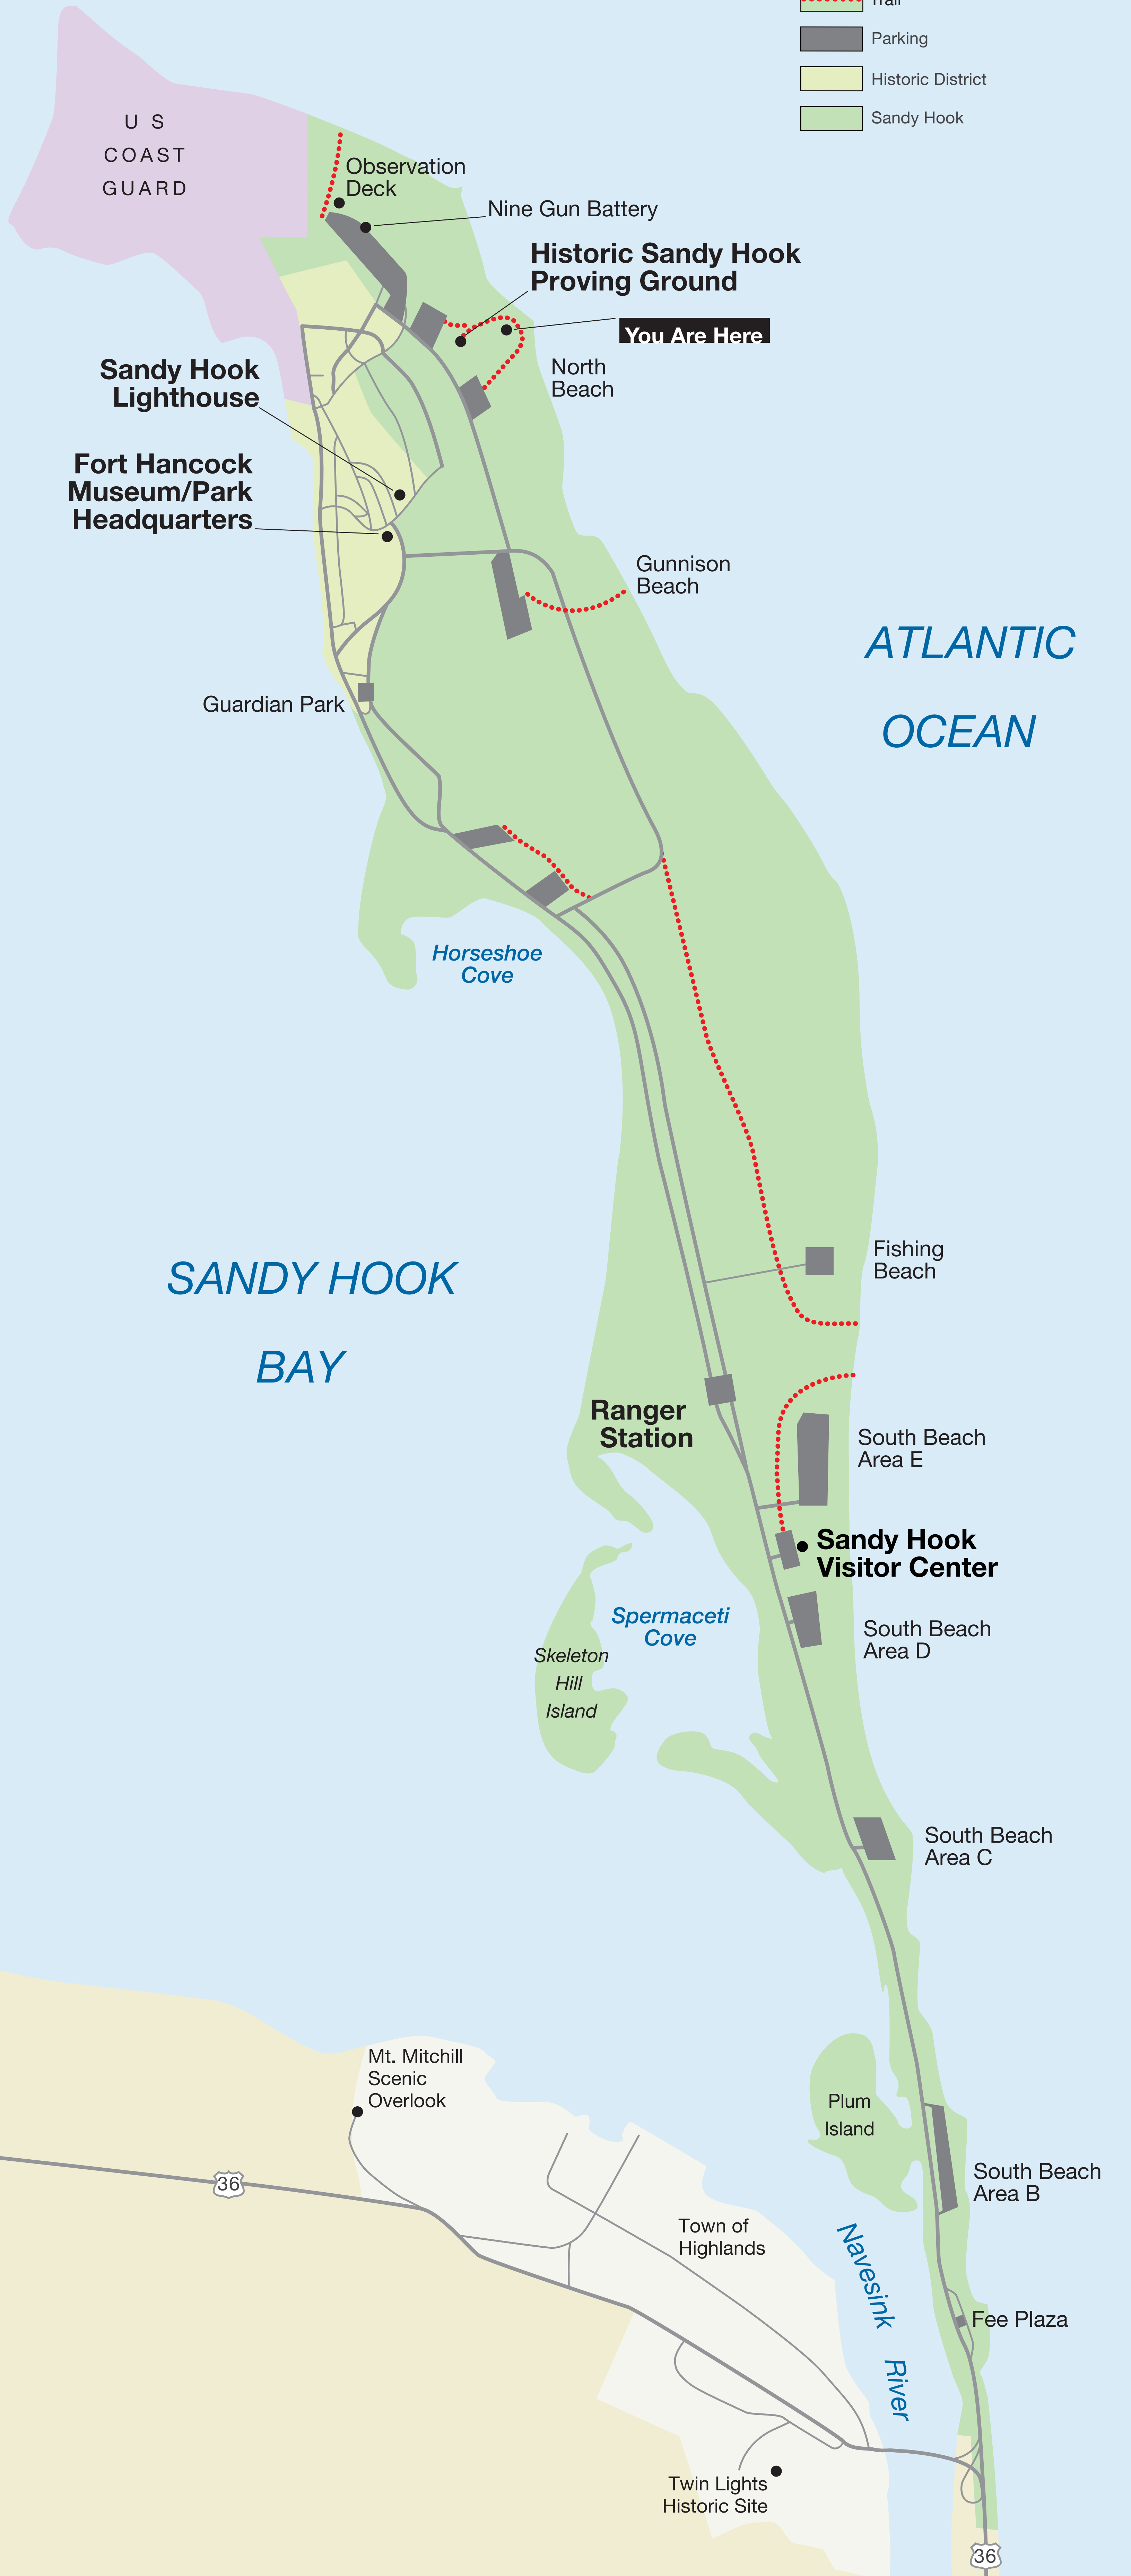

North

0 0.5 Kilometer
0 0.5 Mile

-  Trail
-  Parking
-  Historic District
-  Sandy Hook

SANDY HOOK BAY

ATLANTIC OCEAN

36

36