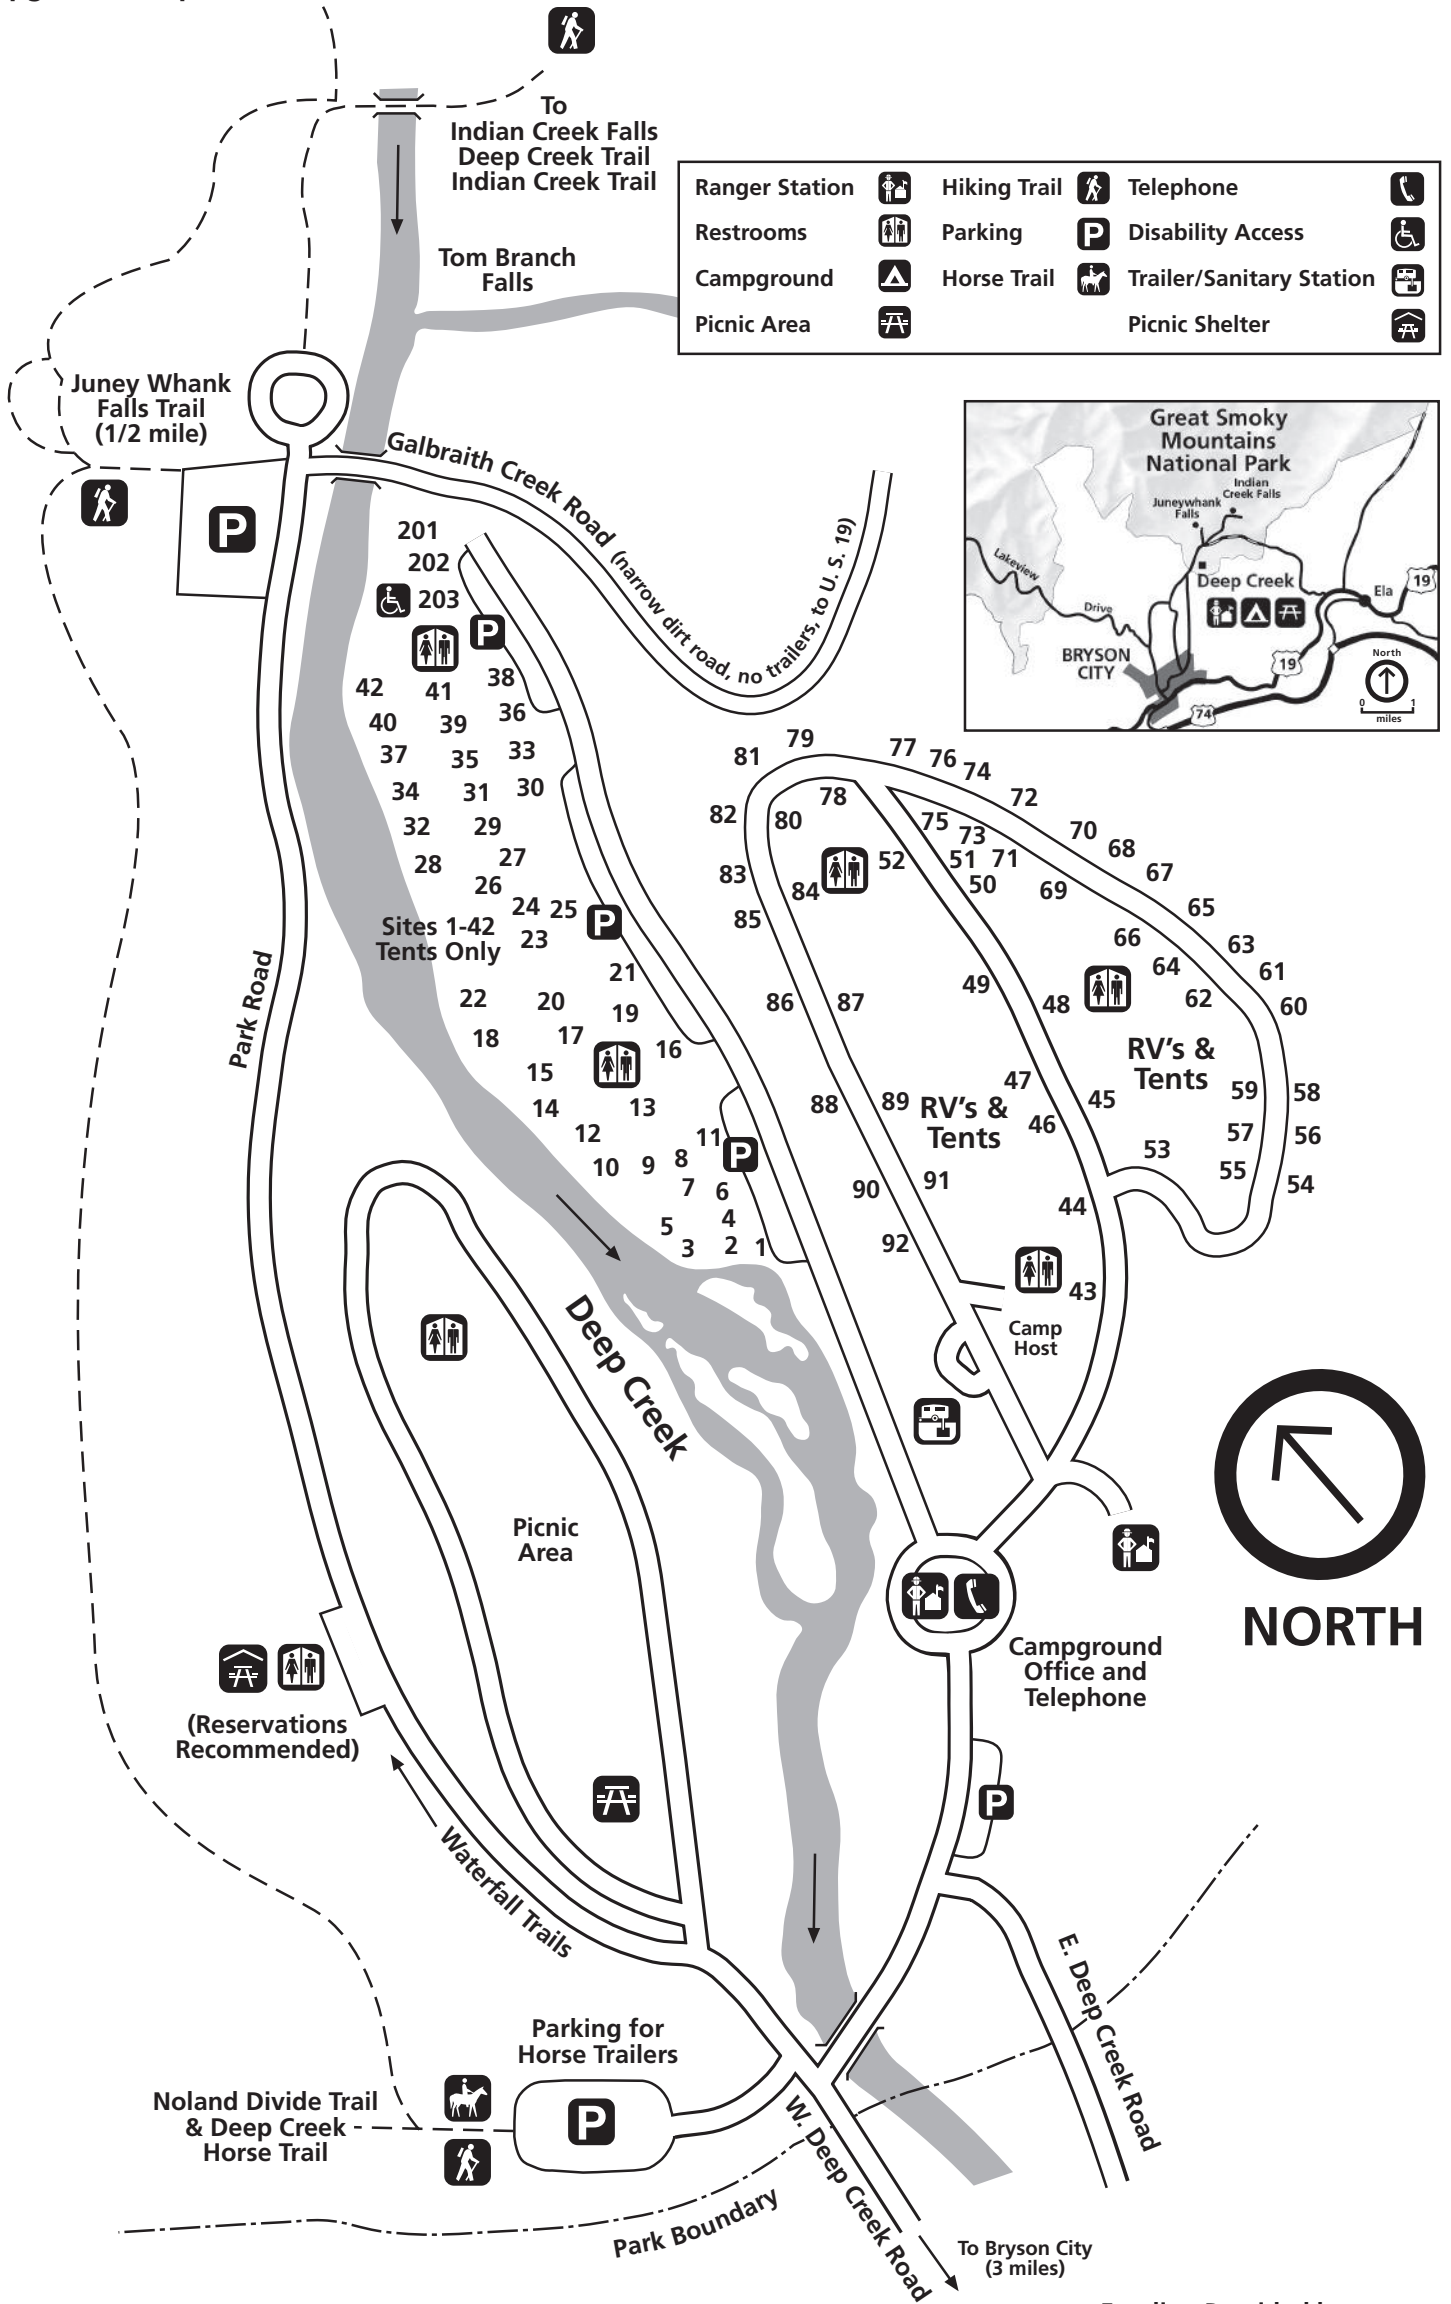

**Deep Creek
Campground Map**

Funding Provided by
Great Smoky Mountains Association
Rev. 4/10