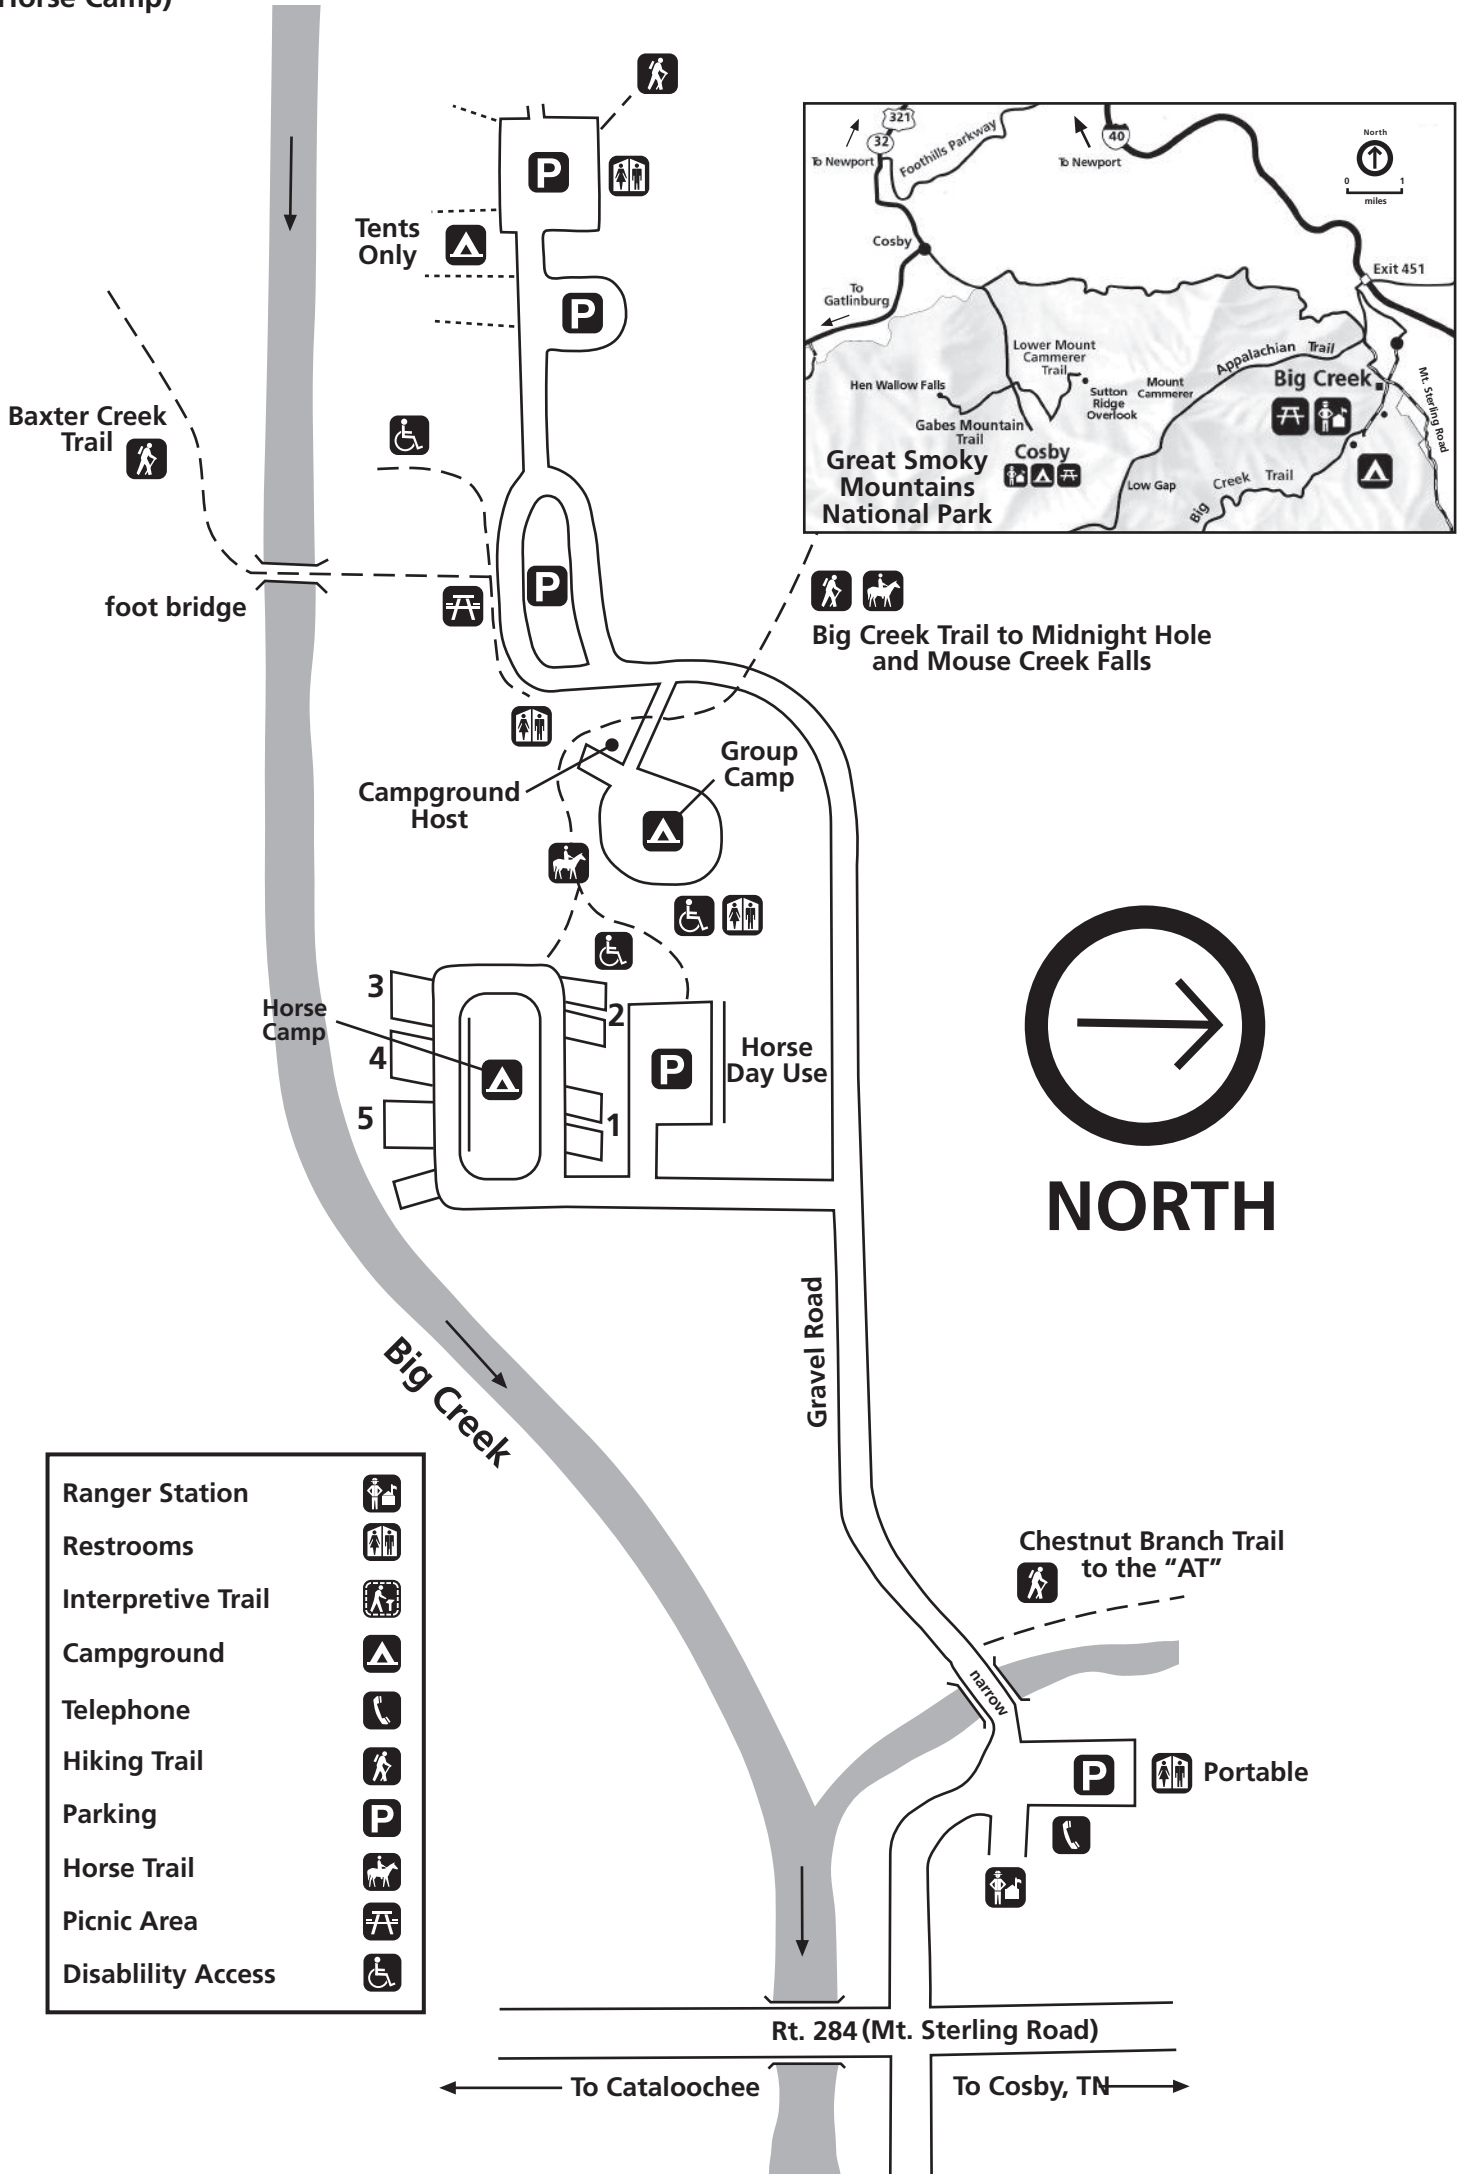

**Big Creek
Campground Map
(including Big Creek
Horse Camp)**

Nearest Grocery Store
is in Newport, TN
on Hwy. 32, near I-40

30 minute drive from
Big Creek Campground
to Newport, TN

Funding Provided by
Great Smoky Mountains Association
Rev. 2/11