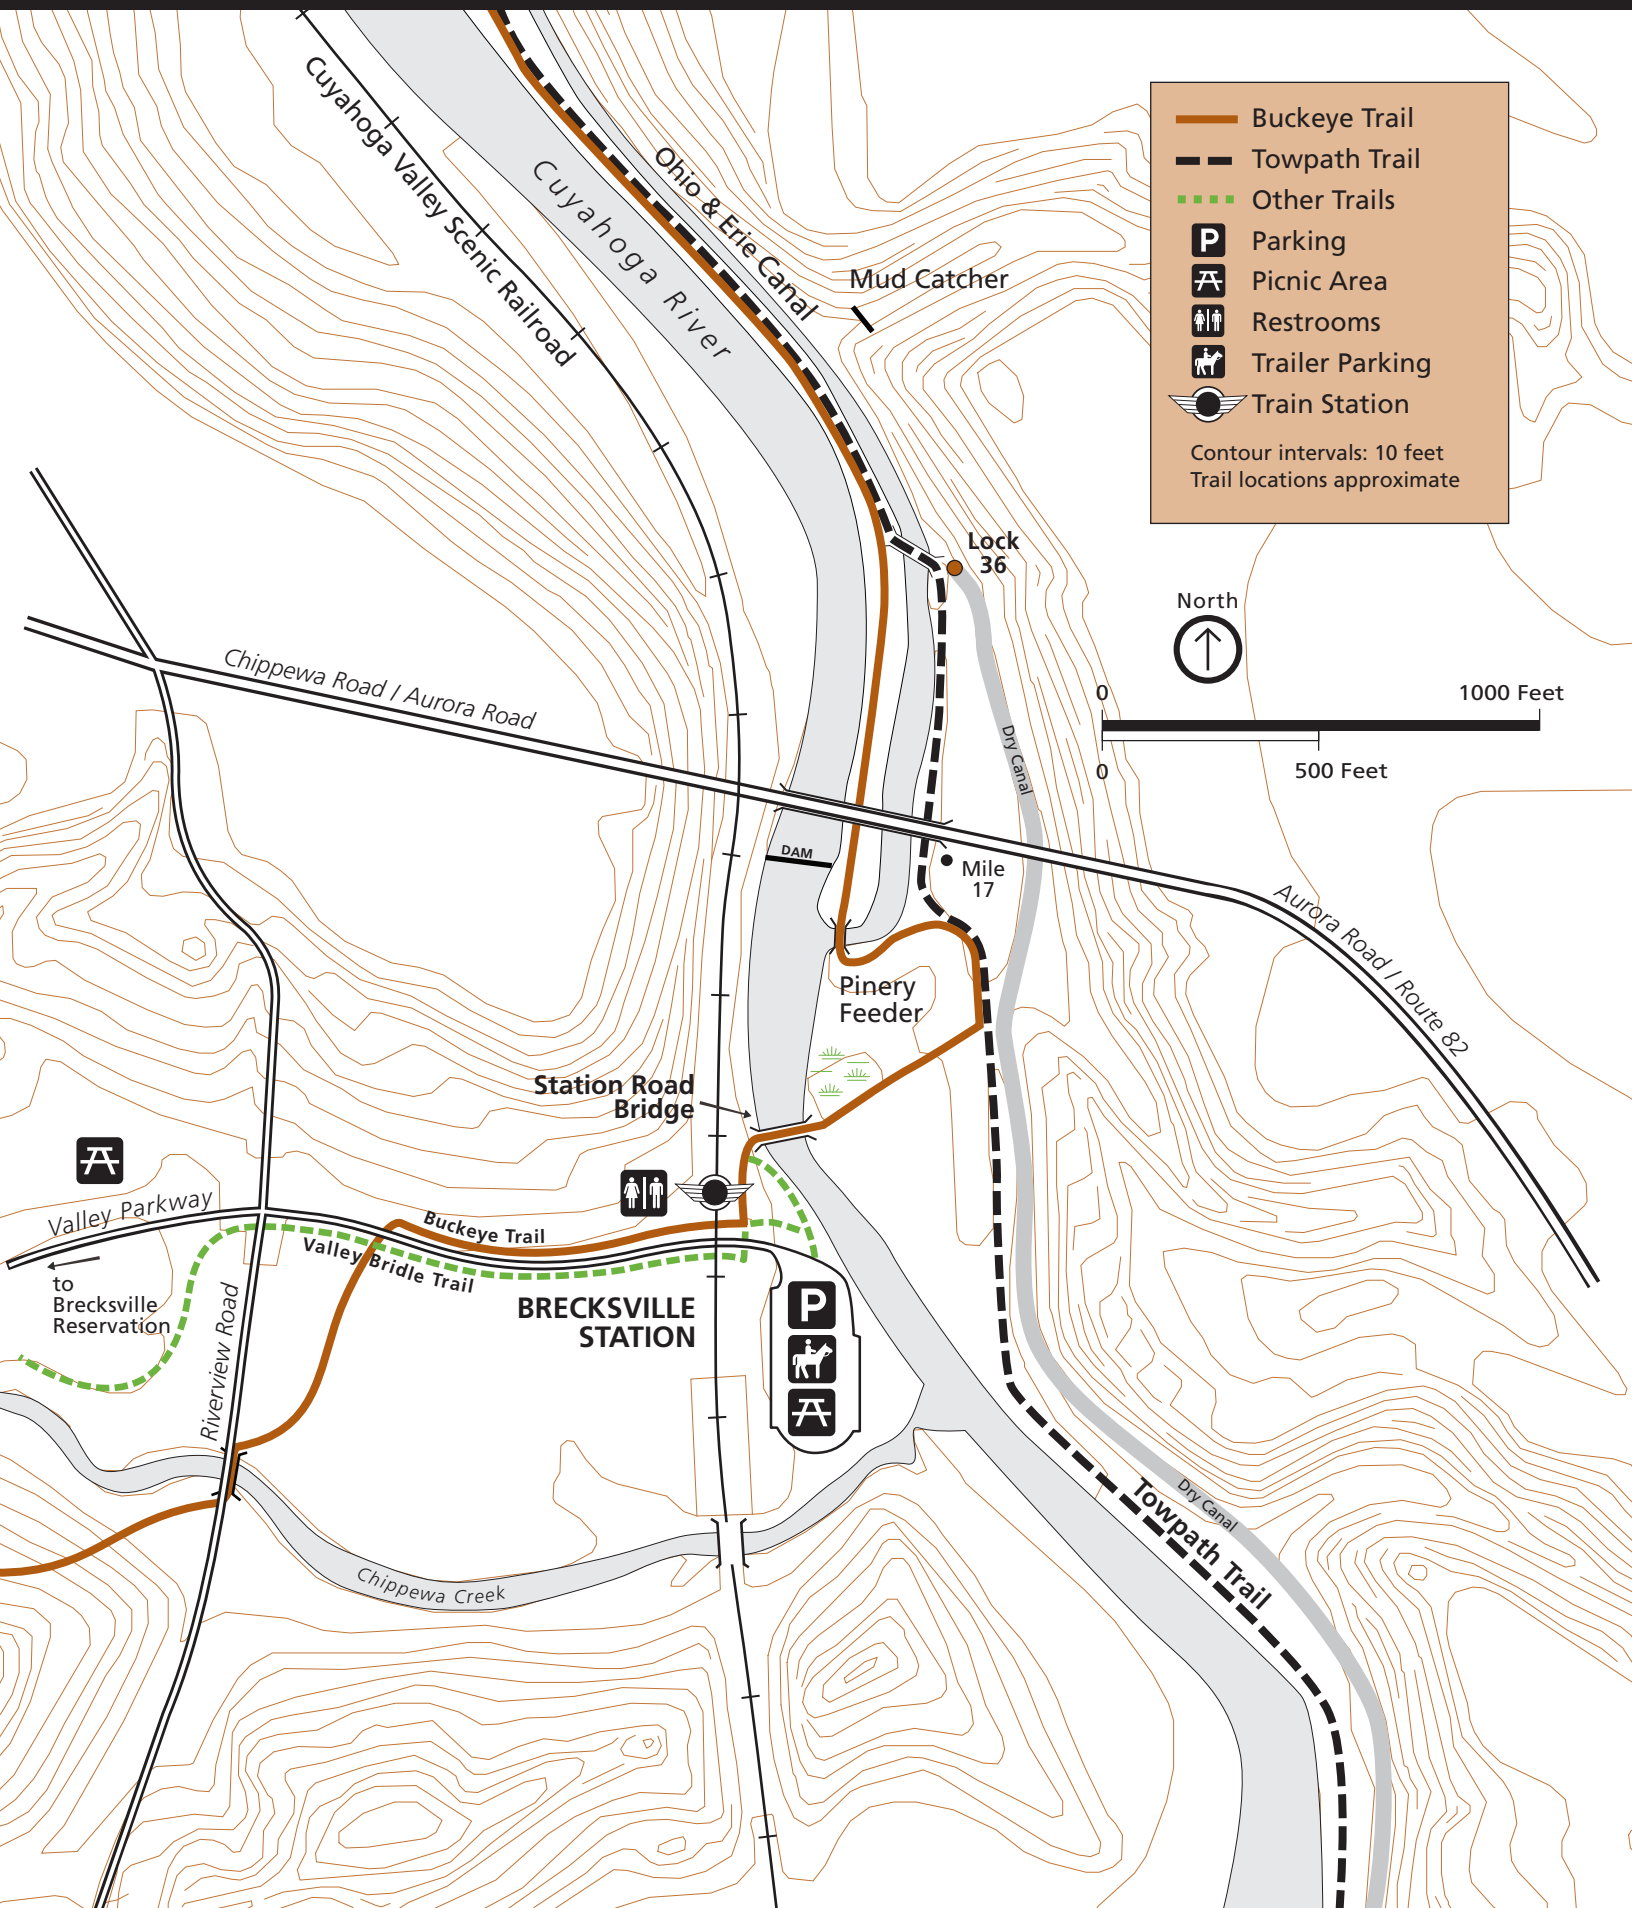

# Station Road Bridge Area

National Park Service  
U.S. Department of the Interior  
Cuyahoga Valley National Park

- Buckeye Trail
- Towpath Trail
- Other Trails
- Parking
- Picnic Area
- Restrooms
- Trailer Parking
- Train Station

Contour intervals: 10 feet  
Trail locations approximate

North

0 500 Feet 1000 Feet