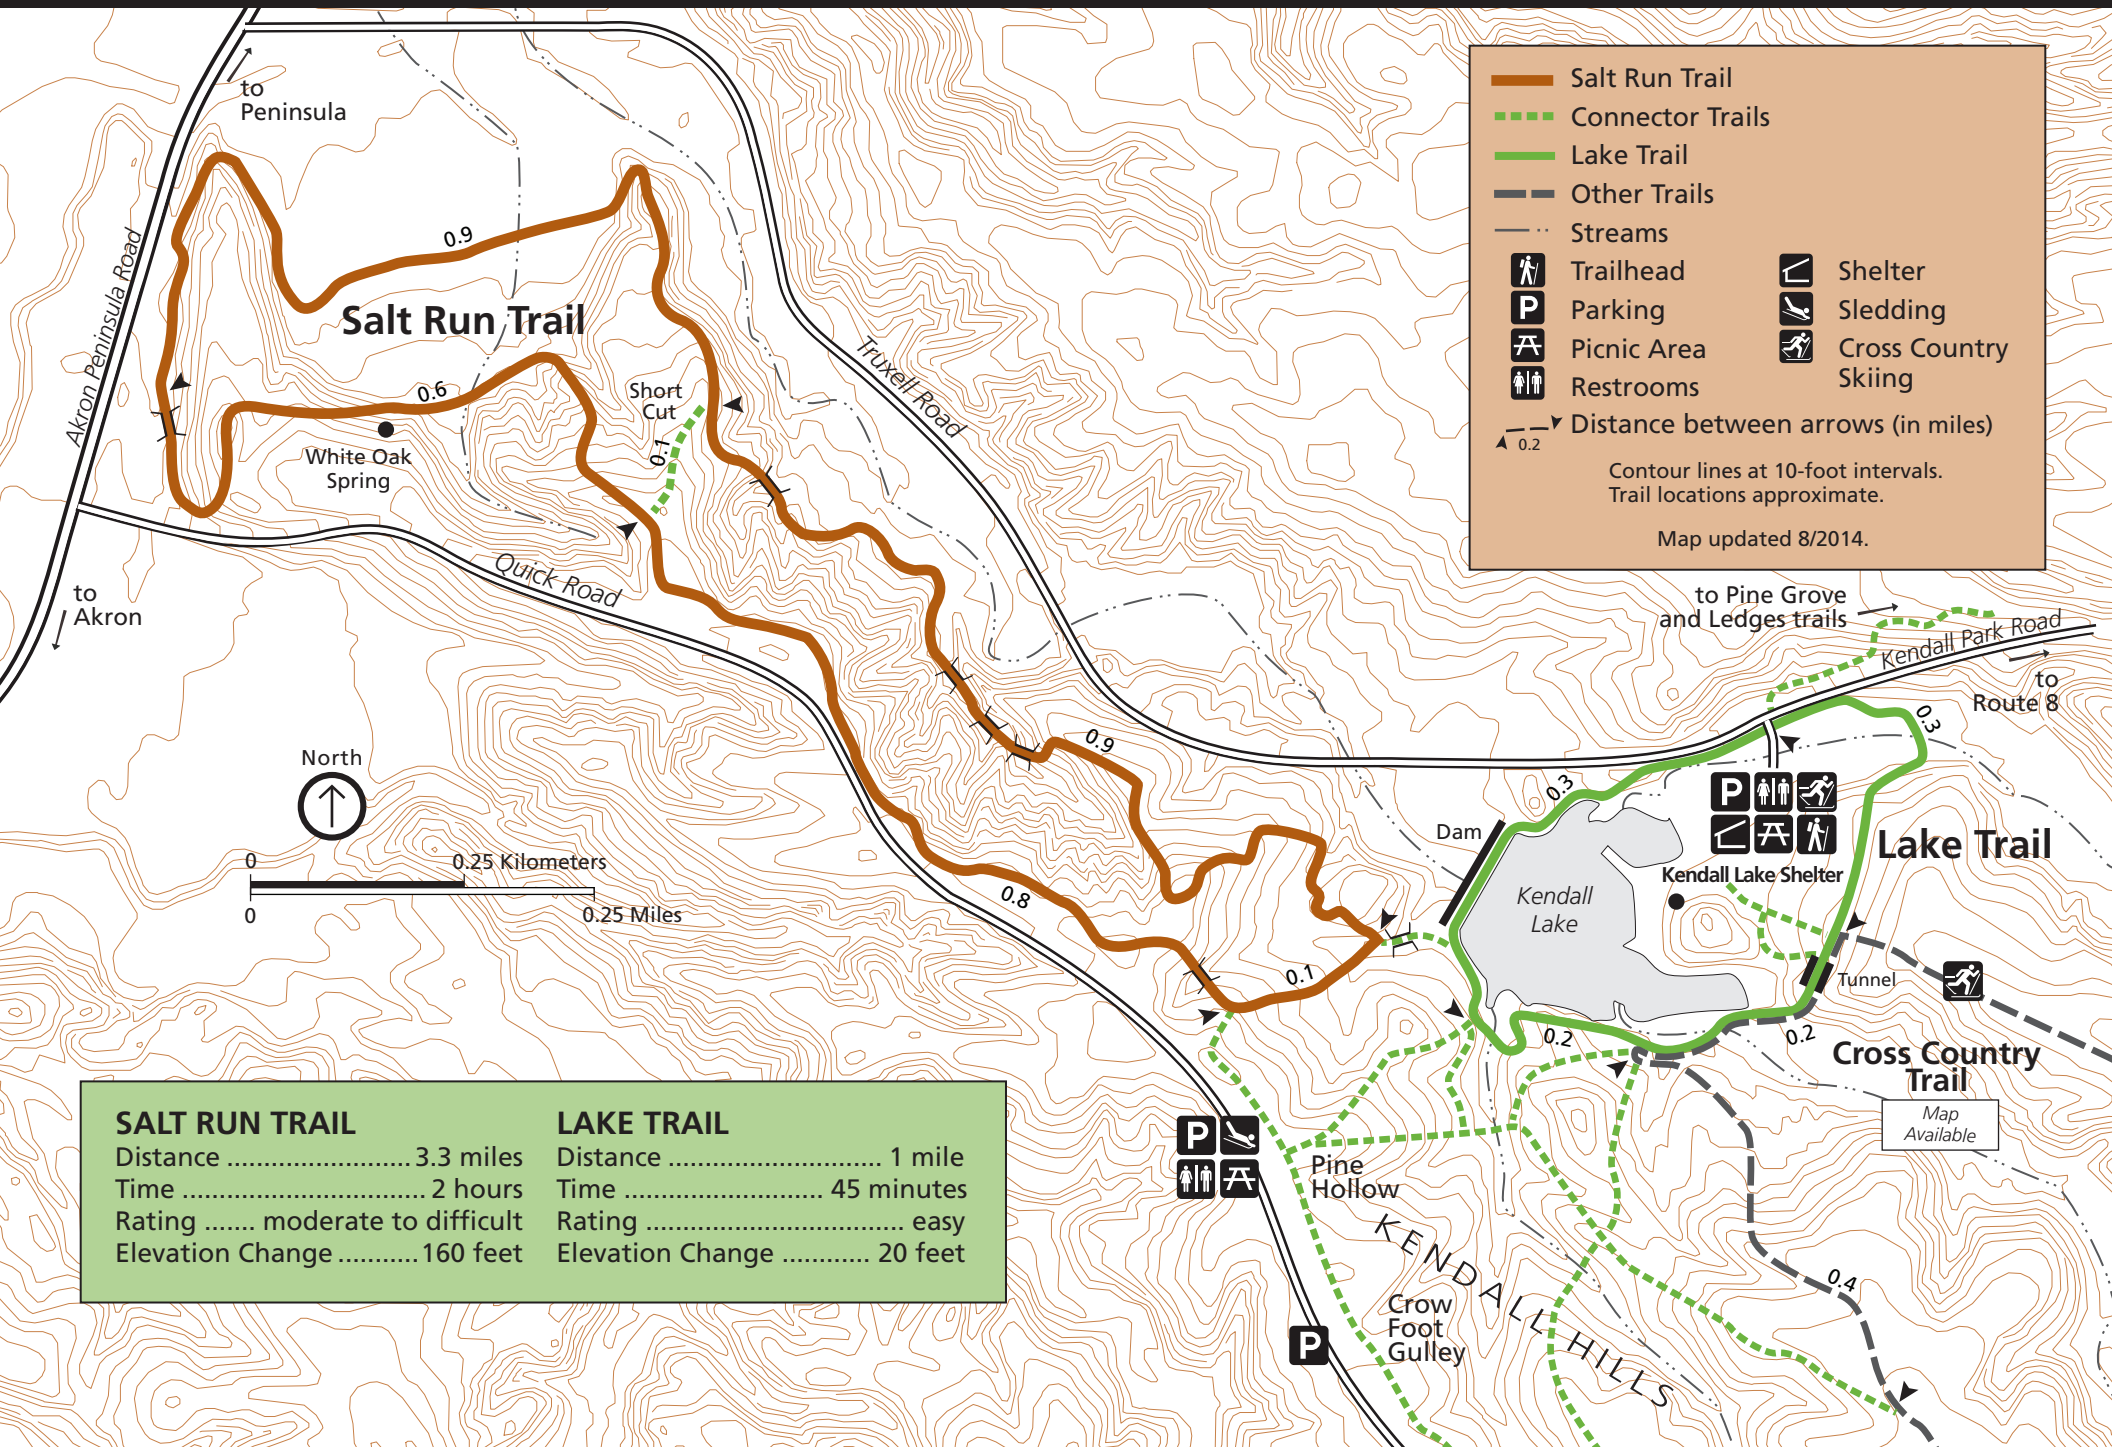

Salt Run and Lake Trails

- Salt Run Trail
- Connector Trails
- Lake Trail
- Other Trails
- Streams
- Trailhead
- Shelter
- Parking
- Sledding
- Picnic Area
- Cross Country Skiing
- Restrooms
- Distance between arrows (in miles)

Contour lines at 10-foot intervals.
Trail locations approximate.

Map updated 8/2014.

SALT RUN TRAIL		LAKE TRAIL	
Distance	3.3 miles	Distance	1 mile
Time	2 hours	Time	45 minutes
Rating	moderate to difficult	Rating	easy
Elevation Change	160 feet	Elevation Change	20 feet