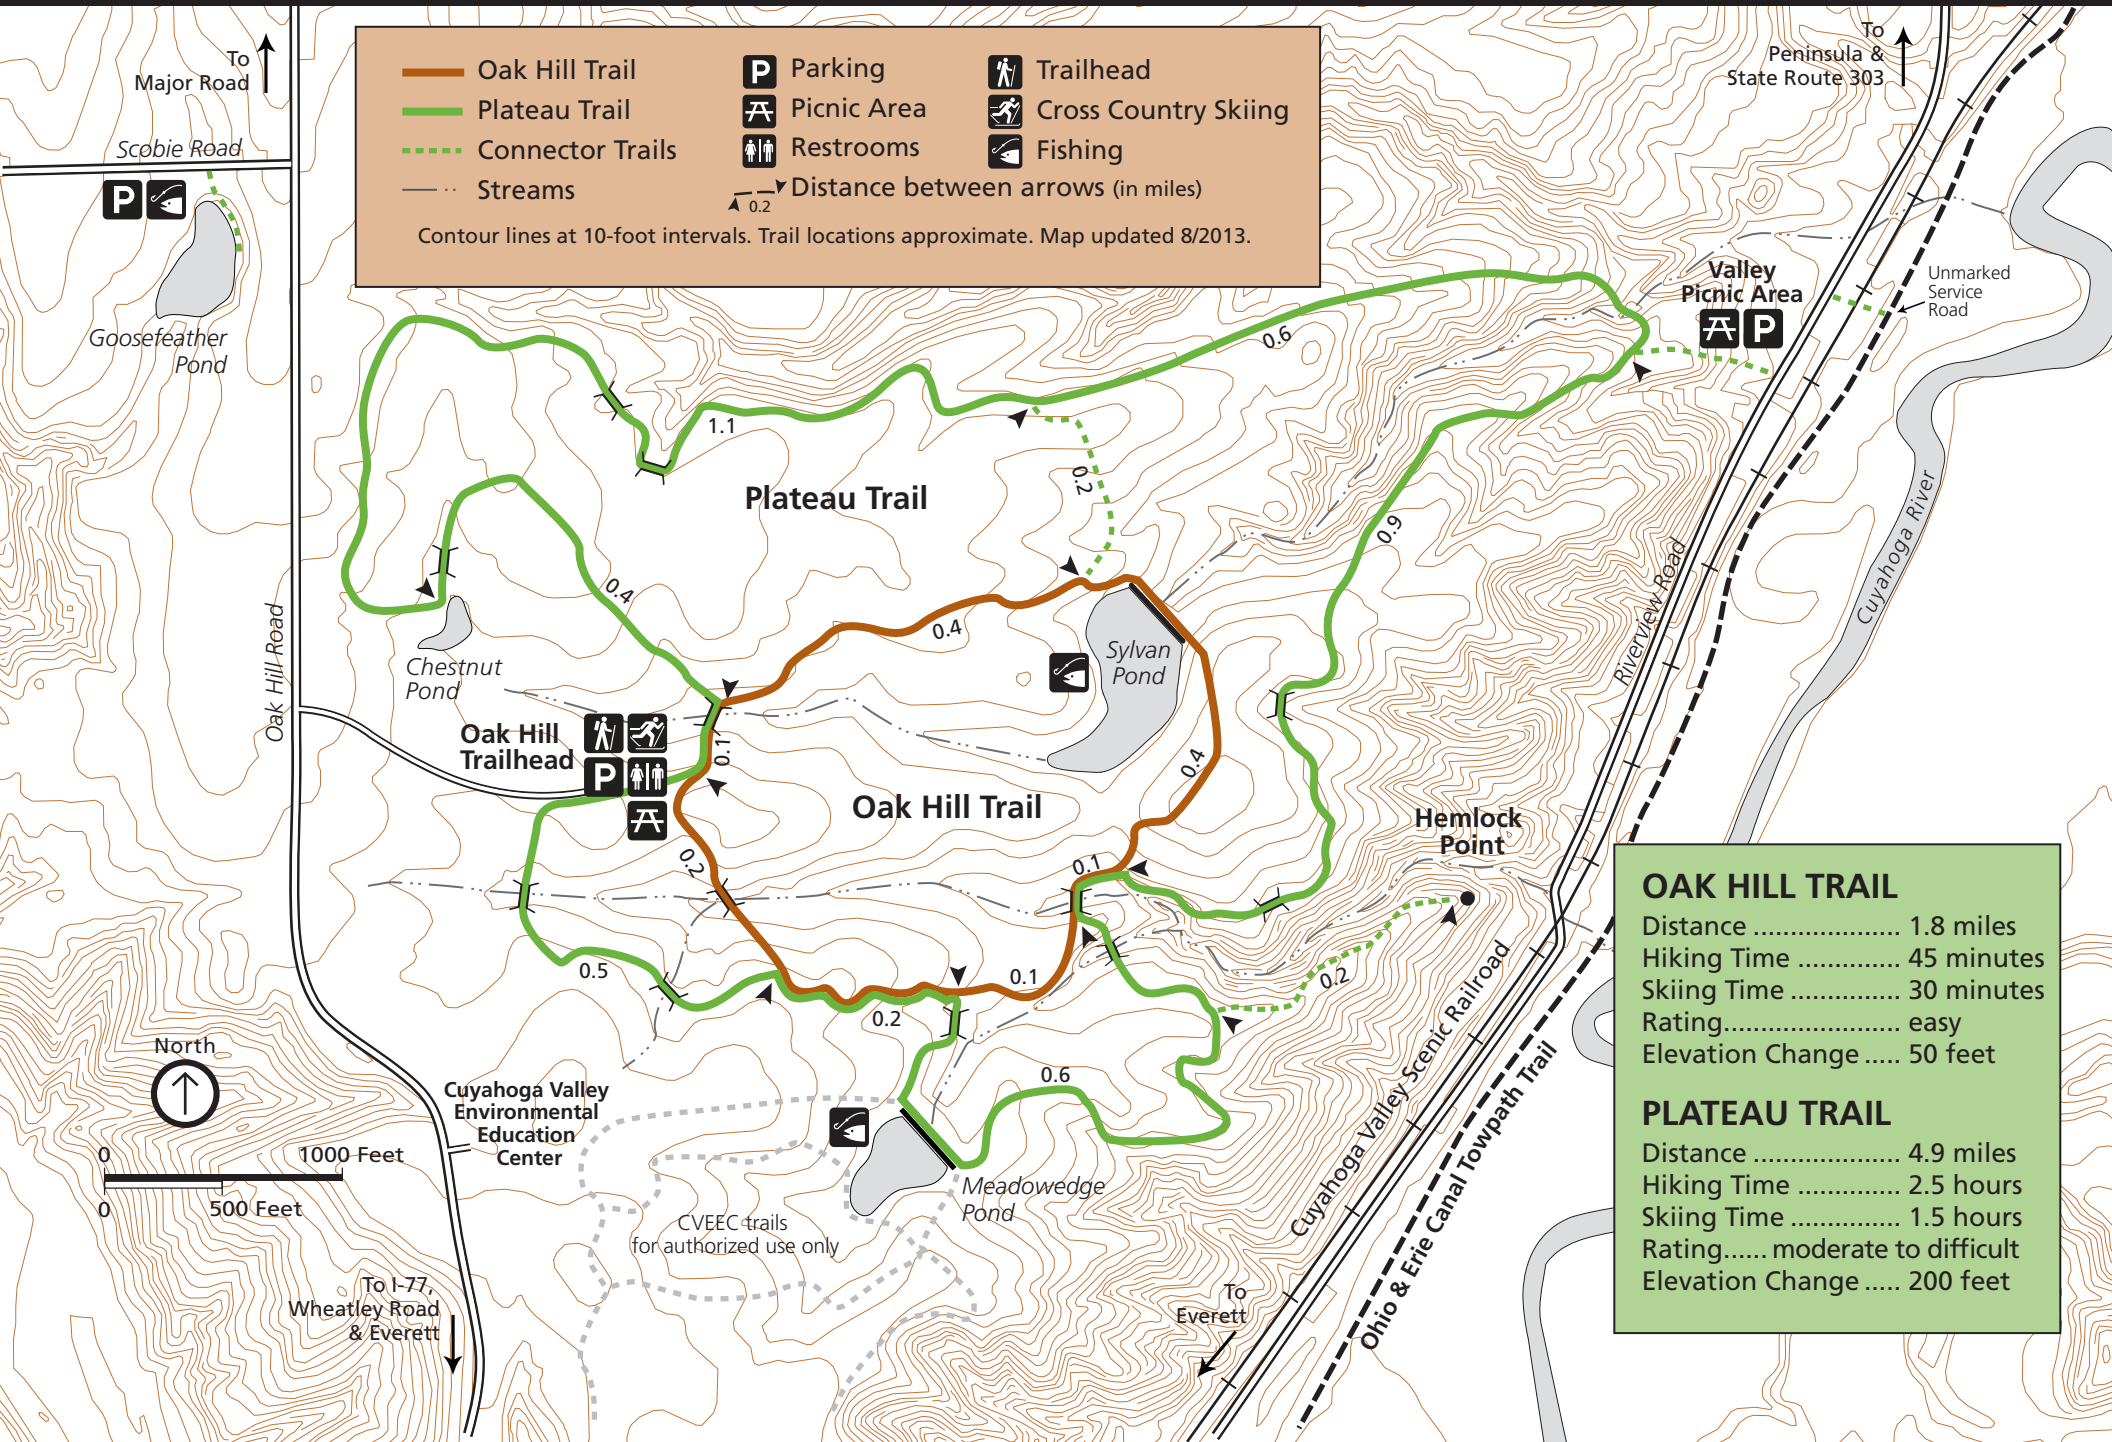

# Oak Hill and Plateau Trails

Oak Hill Trail	Parking	Trailhead
Plateau Trail	Picnic Area	Cross Country Skiing
Connector Trails	Restrooms	Fishing
Streams	Distance between arrows (in miles)	

Contour lines at 10-foot intervals. Trail locations approximate. Map updated 8/2013.

<b>OAK HILL TRAIL</b>	
Distance .....	1.8 miles
Hiking Time .....	45 minutes
Skiing Time .....	30 minutes
Rating .....	easy
Elevation Change .....	50 feet
<b>PLATEAU TRAIL</b>	
Distance .....	4.9 miles
Hiking Time .....	2.5 hours
Skiing Time .....	1.5 hours
Rating .....	moderate to difficult
Elevation Change .....	200 feet