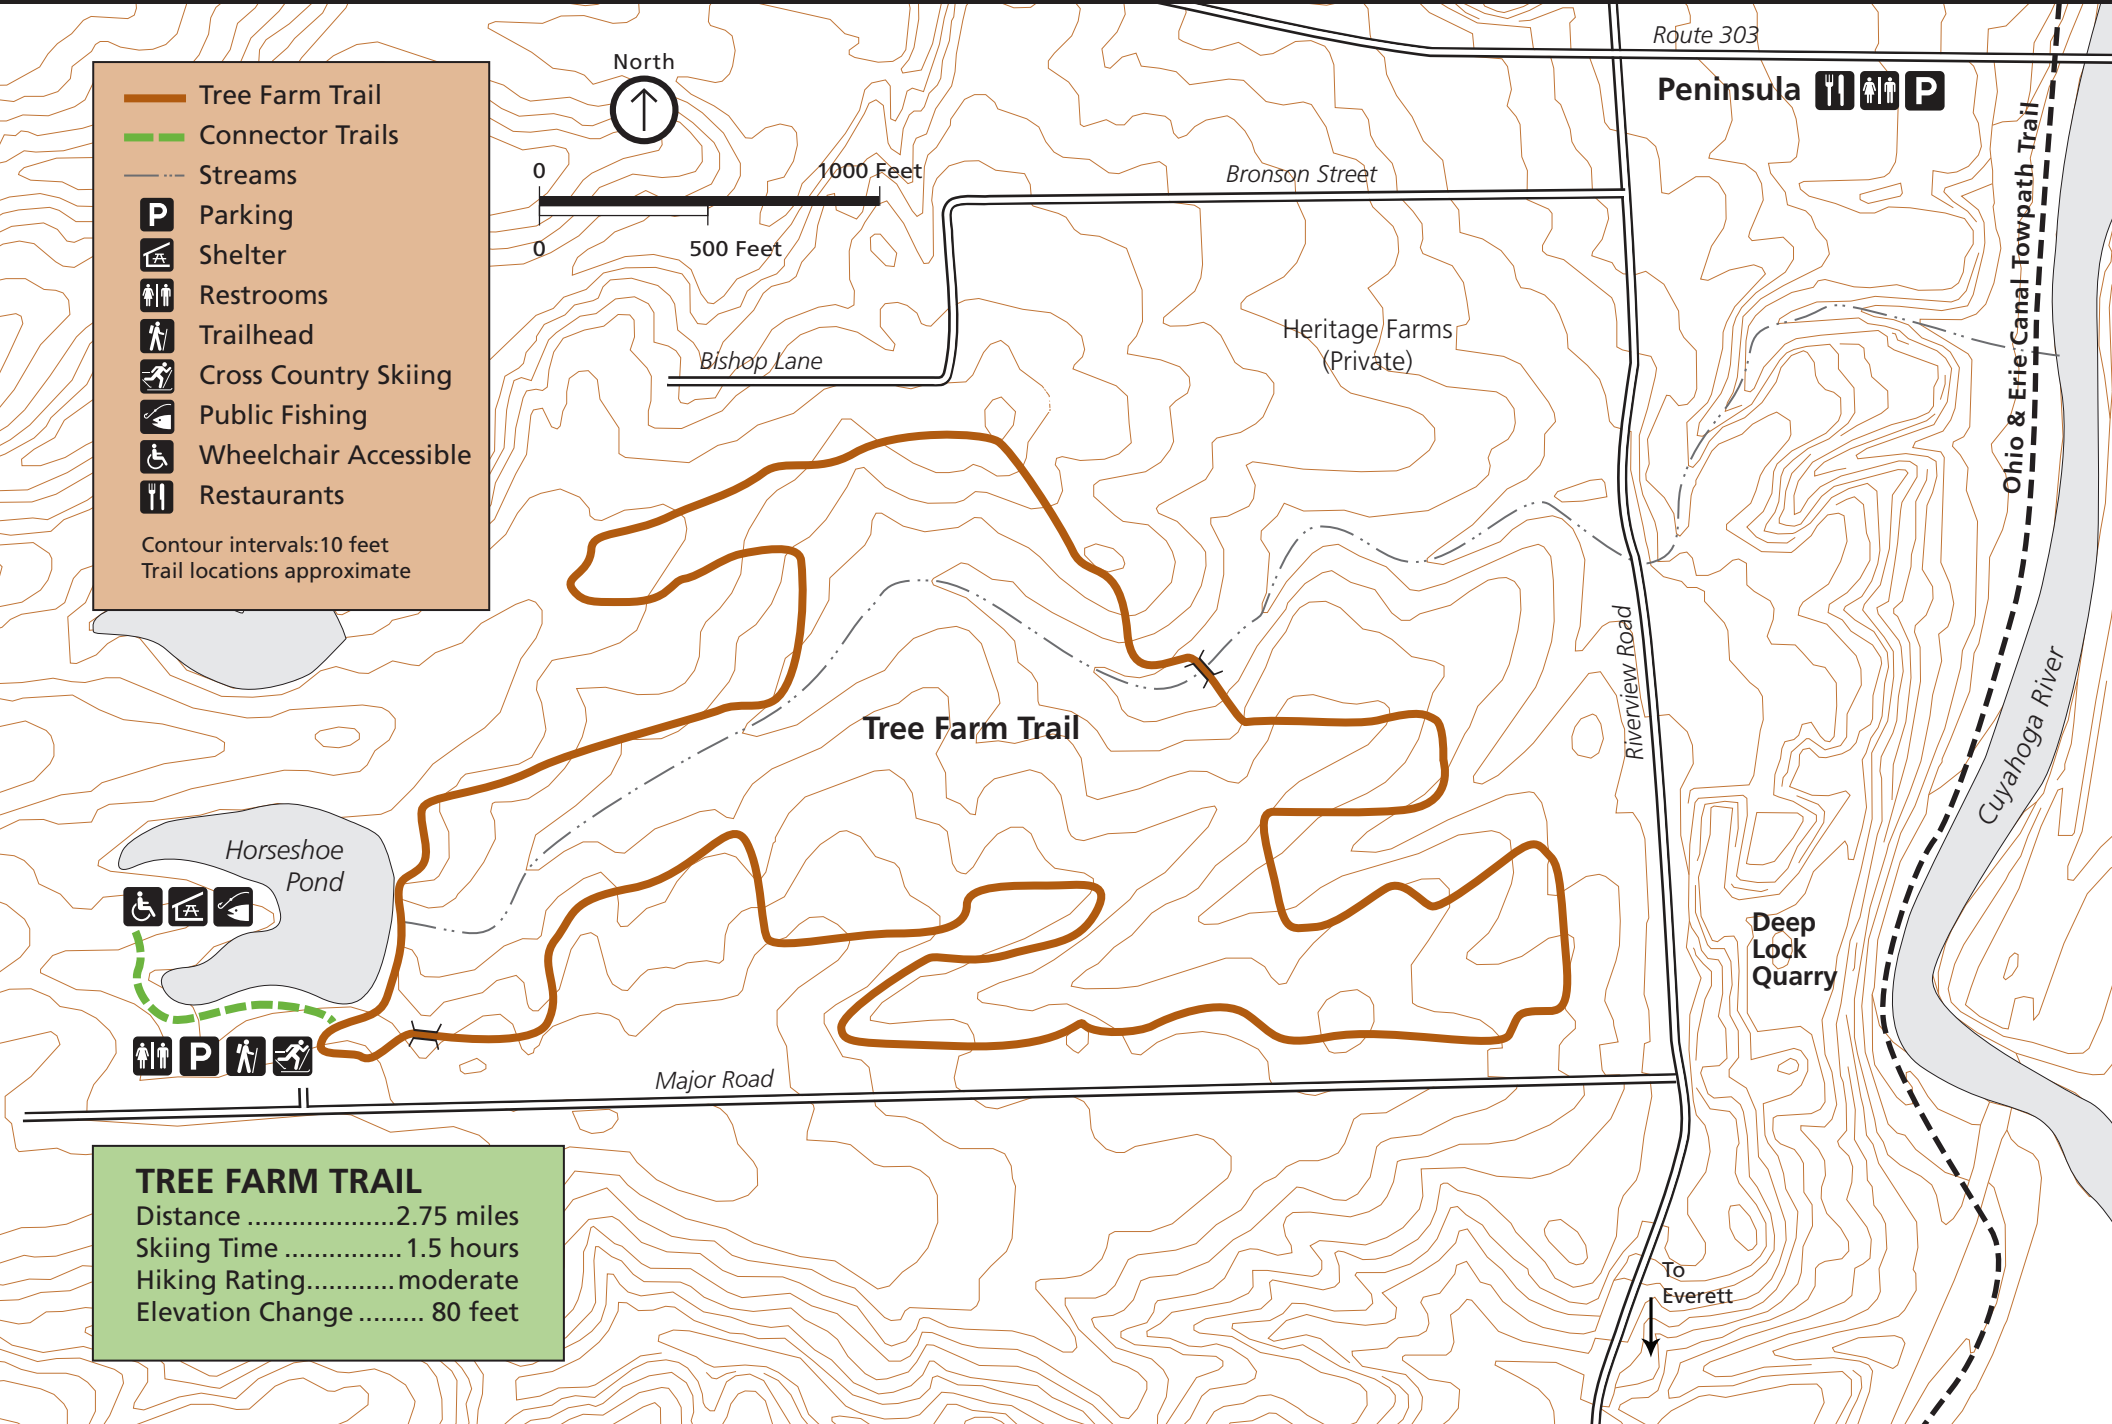

Tree Farm Trail

-  Tree Farm Trail
-  Connector Trails
-  Streams
-  Parking
-  Shelter
-  Restrooms
-  Trailhead
-  Cross Country Skiing
-  Public Fishing
-  Wheelchair Accessible
-  Restaurants

Contour intervals: 10 feet
Trail locations approximate

TREE FARM TRAIL

Distance 2.75 miles
Skiing Time 1.5 hours
Hiking Rating moderate
Elevation Change 80 feet

Horseshoe Pond

Peninsula   